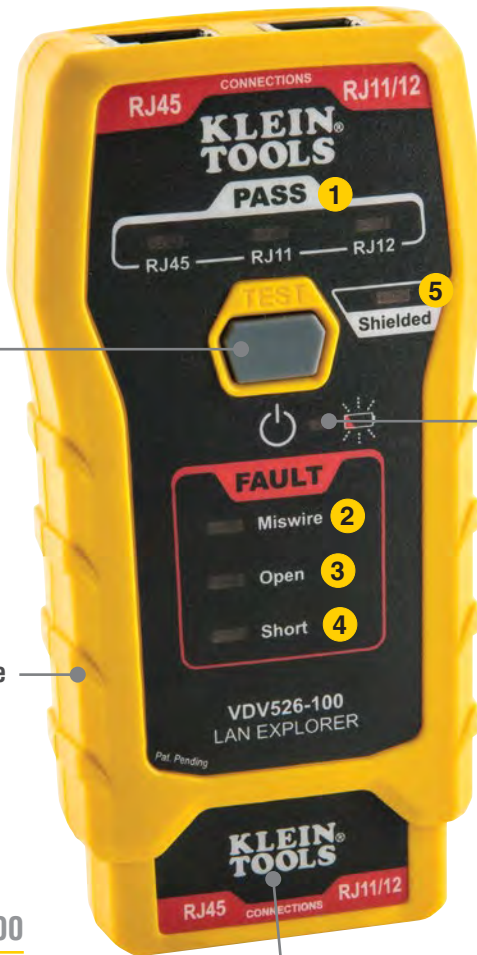

# VOICE DATA VIDEO LAN EXPLORER™ DATA CABLE TESTER

---

Simple tester with instant LED responses and easy-to-understand results

Tests **voice and data** cables!

## LAN EXPLORER™ DATA CABLE TESTER

Tests RJ11, RJ12 and RJ45 terminated voice and data cables for miswires, open faults, short faults and shielding with this simple, compact tester. Fast LED responses indicate cable status (Pass/Fail).  
Fast LED responses indicate cable status (Pass/Fail).

**Auto Power-Off** feature to conserve battery life

Single Button Testing

Low Battery Indicator

Compact size easily fits in your pocket

**Fast LED responses** Indicates cable status

- 1 Pass
- 2 Miswire
- 3 Open-Fault
- 4 Short-Fault
- 5 Shielded

Test remote stores securely in tester body

**VDV526-100**

Replacement remote available (VDV999-150)

Cat. No.	UPC	Description	Cable Types	Connector Type	Display
VDV526-100	69224-6	LAN Explorer™ Data Cable Tester	CAT3, CAT5e, CAT6/6A	RJ11, RJ12, RJ45	LED
VDV999-150	58325-4	Replacement Remote for LAN Explorer			—