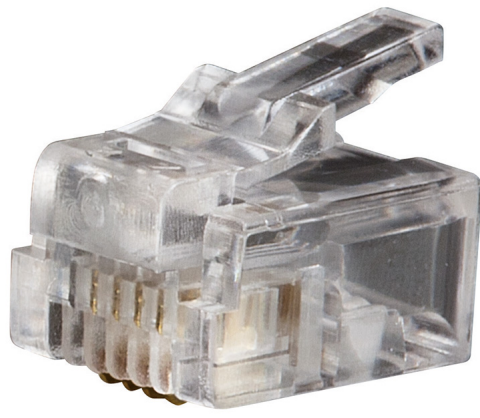

Modular Telephone Plugs RJ11 6P4C, 25-Pack

Klein's data and telephone plugs are professional-grade and deliver consistent, reliable performance. Our thick 50 micro-Inch gold plating on contacts prevent erosion and extended connector life. The three-pronged contacts provide more reliable connections with solid and stranded wire. The plug is housed in a durable resin with a spring clip. Expect a sure connection each and every time.

Specifications

Connector Type:	RJ11	Position & Contacts:	6P4C
Connector Color:	Clear	Solid Conductor Wire:	Yes
Package Quantity:	25	Weight:	1.6 oz (45 g)

X-ON Electronics

Largest Supplier of Electrical and Electronic Components