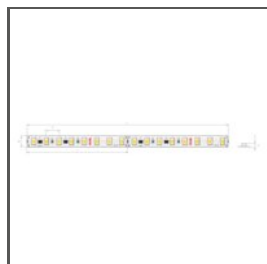

K-HE-1920-HD-24
K-HEHD-1920-24