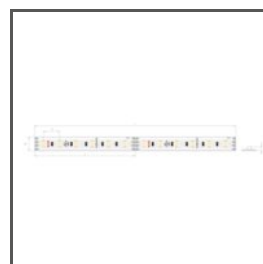

K-1275-RGB-24
K-RGB-1275-24