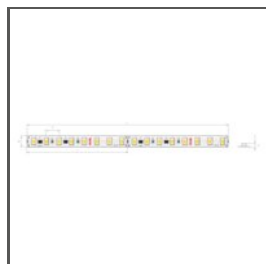

K-HE-0480-HD-24
K-HEHD-0480-24