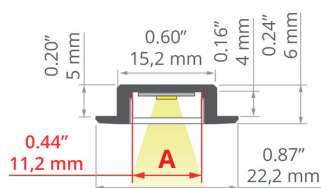

## TECHNICAL SPECIFICATIONS

Material	aluminum	Color	Length	Ref
Possible fixture IP	20, 67	■ silver anodized	1000 mm	<b>A01587A_1</b> C1587ANODA_1
Possible fixture shapes	linear, round		2005 mm	<b>A01587A_2</b> C1587ANODA_2
Profile cross-section	rectangular		3010 mm	<b>A01587A_3</b> C1587ANODA_3
Width	22.2 mm	■ black anodized	1000 mm	<b>A01587A07_1</b> C1587K7_1
Height	6 mm		2005 mm	<b>A01587A07_2</b> C1587K7_2
LED gluing width A	11.2 mm		3010 mm	<b>A01587A07_3</b> C1587K7_3
Number of LED strips A (8 mm wide)	1	□ white lacquered	1000 mm	<b>A01587L100D_1</b> C1587L90100D_1
Building type	Commercial, Residential, HoReCa object, Entertainment/ Arts		2005 mm	<b>A01587L100D_2</b> C1587L90100D_2
Facility zone	kitchen, bathroom, furniture, advertising / POS, shop windows and exhibition, niche/cove		3010 mm	<b>A01587L100D_3</b> C1587L90100D_3
The cover is cut to the length of the profile	yes			
Wire out end cap	yes			
Wire out back of extrusion	yes			