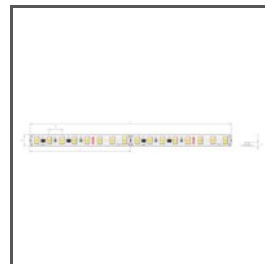

K-HE-1920-HD-24V

K-HEHD-1920-24

Ref. arch K-HE-1920-HD-24V