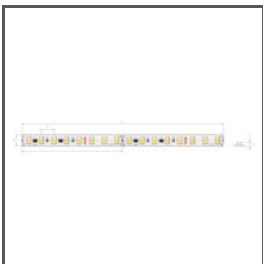

RELATED ACCESSORIES > RELATED LED > HIGH EFFICACY

K-HE-0480-HD-24V

K-HEHD-0480-24

Ref. arch K-HE-0480-HD-24V