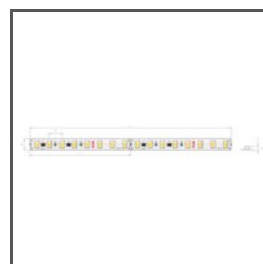

K-HE-1920-HD-24
K-HEHD-1920-24