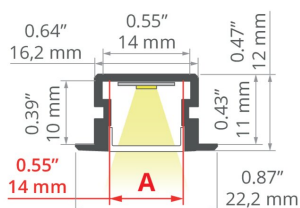

- when choosing a different length of profiles / covers than available in the standard, you should additionally choose the cutting service at KLUŚ

TECHNICAL DRAWING

TECHNICAL SPECIFICATIONS

Material	aluminum
Possible fixture IP	20, 67
Possible fixture shapes	linear, polygonal, round
Profile cross-section	rectangular
Width	22.2 mm
Height	12 mm
LED gluing width A	14 mm
Number of LED strips A (8 mm wide)	1
Width of the glow	11.2 mm
Max power of a single KLUŚ LED strip	24 W/m
Possibility of obtaining a line of light	yes
Possibility of bending	yes
Radius of the light arc	yes
Inward	150 mm
Outdoor	250 mm
Building type	Commercial, HoReCa object, Retail, Residential, Entertainment/ Arts, Outdoor