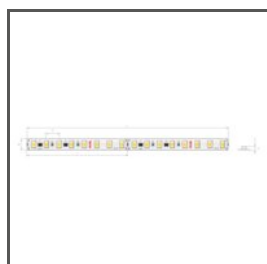

RELATED ACCESSORIES > RELATED LED > HIGH EFFICACY

K-HE-0480-HD-24
K-HEHD-0480-24