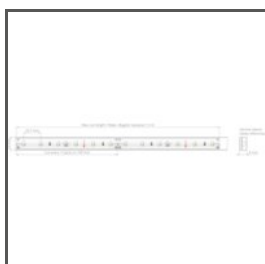

RELATED ACCESSORIES > RELATED LED > CRI 95+

WP-K-CR-1210-24V

KWP-CR-1210-24
Ref. arch WP-K-CR-1210-24V