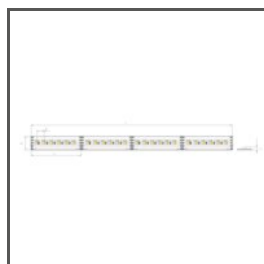

K-1530-RGB+W-24V
K-RGBW-1530-24
Ref. arch K-1530-RGB+W-24V