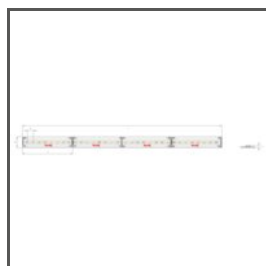

K-30/18-1770-010V-24V
K-30/18-1770-010V-24V
Ref. arch K-30/18-1770-010V-24V