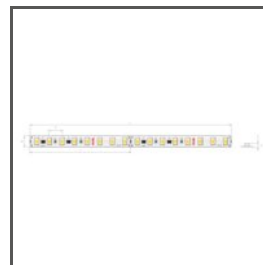

K-HE-1920-HD-24V
K-HEHD-1920-24
Ref. arch K-HE-1920-HD-24V