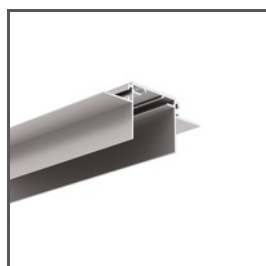

TEKUS-ZM
A01293
Ref. arch C1293