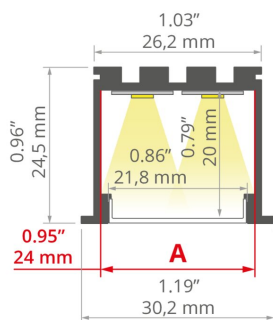

MOUNTING

- recessed, using a dedicated mounting track
- can be easily connected into runs and systems

ADDITIONAL INFORMATION

- standard lengths of KLUŚ profiles and covers: 1000 mm (tolerance ± 1.5 mm) and 2005 mm / 3010 mm (tolerance + 5 mm); for selected covers: 6050 mm, 10050 mm (tolerance + 5 mm)
- when choosing a different length of profiles / covers than available in the standard, you should additionally choose the cutting service at KLUŚ

TECHNICAL DRAWING

TECHNICAL SPECIFICATIONS

Material	aluminum
Possible fixture IP	20, 65
Possible fixture shapes	linear, polygonal
Profile cross-section	rectangular
Width	30.2 mm
Height	24.5 mm
LED gluing width A	24 mm
Number of LED strips A (8 mm wide)	2
Max power of a single KLUŚ LED strip	24 W/m
Possibility of obtaining a line of light	yes
Possibility of bending	yes
Radius of the light arc	yes
Inward	3000 mm
Outward	3000 mm
Building type	Commercial, Entertainment/ Arts, HoReCa object
Facility zone	office, communication routes and corridors, conference room, lobby / foyer