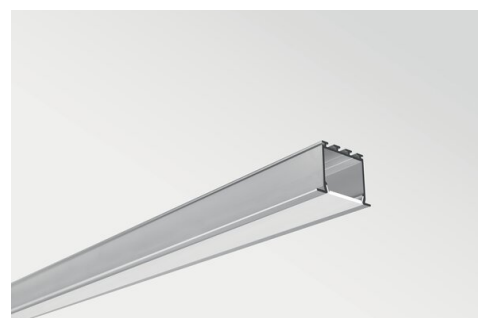

Profile LOKOM

Ref. A05553

Ref. arch B5553

The cover is cut to the length of the profile	yes
Can be easily connected into runs	yes
Mounting to drywall	yes
Wire out back of extrusion	yes

Color	Length	Ref
■ black lacquered	1000 mm	A05553L07OD_1 B5553L9005OD_1
	3010 mm	A05553L07OD_3 B5553L9005OD_3

SAMPLE PROJECTS