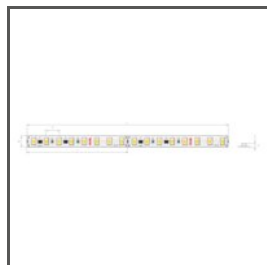

RELATED ACCESSORIES > RELATED LED > HIGH EFFICACY

K-HE-0480-HD-24V
K-HEHD-0480-24
Ref. arch K-HE-0480-HD-24V