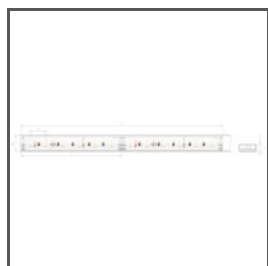

WP-K-1275-RGB-24V
KWP-RGB-1275-24
Ref. arch WP-K-1275-RGB-24V