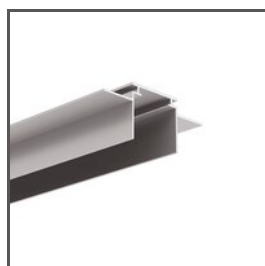

RELATED PROFILES > MOUNTING TRACKS

TEKUS
A06638V
Ref. arch B6638V1