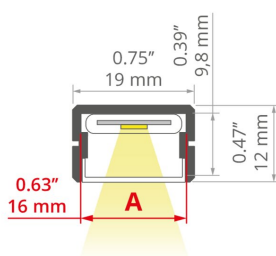

ADDITIONAL INFORMATION

- standard lengths of KLUŚ profiles and covers: 1000 mm (tolerance ± 1.5 mm) and 2005 mm / 3010 mm (tolerance + 5 mm); for selected covers: 6050 mm, 10050 mm (tolerance + 5 mm)
- when choosing a different length of profiles / covers than available in the standard, you should additionally choose the cutting service at KLUŚ

TECHNICAL DRAWING

TECHNICAL SPECIFICATIONS

Material	aluminum
Possible fixture IP	20, 67
Possible fixture shapes	linear, polygonal
Profile cross-section	rectangular
Width	19 mm
Height	12 mm
LED gluing width A	16 mm
Number of LED strips A (8 mm wide)	2
Possibility of obtaining a line of light	yes
Possibility of bending	yes
Minimum external radius	250 mm
Minimum internal radius	400 mm
Building type	Retail, Entertainment/ Arts, HoReCa object
Facility zone	bathroom, kitchen, furniture, shop windows and exhibition, fascade lighting
The cover is cut to the length of the profile	yes
Wire out back of extrusion	yes