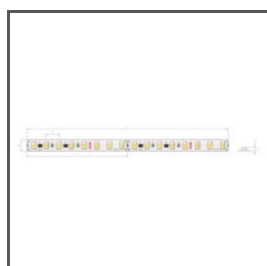

RELATED ACCESSORIES > RELATED LED > HIGH EFFICACY

K-HE-0480-HD-24V
K-HEHD-0480-24
Ref. arch K-HE-0480-HD-24V