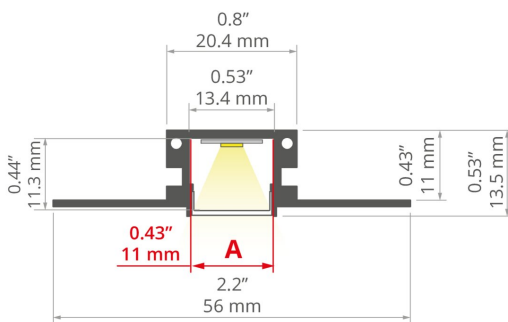

## TECHNICAL SPECIFICATIONS

Material	aluminum
Color	■ silver non anodized
Possible fixture IP	20, 67
Possible fixture shapes	linear, polygonal
Profile cross-section	rectangular
Width	56 mm
Height	13.5 mm
LED gluing width A	11 mm
Number of LED strips A (8 mm wide)	1
Building type	Commercial, Retail, Residential, HoReCa object, Entertainment/ Arts
Facility zone	communication routes and corridors, bathroom, lobby / foyer, office, conference room
The cover is cut to the length of the profile	yes
Can be easily connected into runs	yes
Mounting to drywall	yes
To cover with plaster	yes