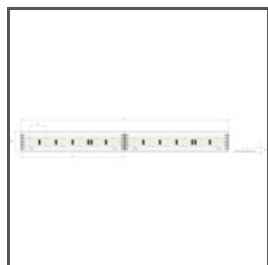

K-1920-120-RGB-24V
K-RGB-1920-120-24
Ref. arch K-1920-120-RGB-24V