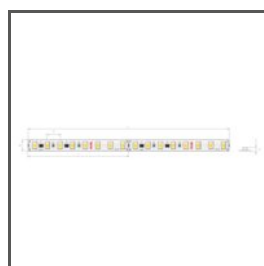

K-HE-1920-HD-24V
K-HEHD-1920-24
Ref. arch K-HE-1920-HD-24V