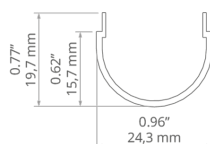

Cover G-22R

Ref. B17006S, B17006T, B17006C, B17006B

- Resistance to weather conditions

APPLICATION

- LED protection and light diffusion in lighting fixtures

MOUNTING

- Snapped in a dedicated profile

ADDITIONAL INFORMATION

- ATTENTION! rigid cover, not intended for bending or deformation
- standard lengths of KLUŚ profiles and covers: 1000 mm (tolerance ± 1.5 mm) and 2005 mm / 3010 mm (tolerance + 5 mm); for selected covers: 6050 mm, 10050 mm (tolerance + 5 mm)
- when choosing a different length of profiles / covers than available in the standard, you should additionally choose the cutting service at KLUŚ

TECHNICAL DRAWING

TECHNICAL SPECIFICATIONS

Material	PMMA
Shape	round
Maximum length on request	6000 mm
Width	24.3 mm
Height	20.5 mm
UV resistance	yes

Finish	Light transmission	Length	High mechanical resistance	Ref
satin	71 %	1000 mm	no	B17006S_1
		2005 mm		B17006S_2
		3010 mm		B17006S_3
semi-transparent	89 %	1000 mm	yes	B17006T_1
		2005 mm		B17006T_2
		3010 mm		B17006T_3
clear	94 %	1000 mm	yes	B17006C_1
		2005 mm		B17006C_2
		3010 mm		B17006C_3
black	20 %	1000 mm	no	B17006B_1
		2005 mm		B17006B_2
		3010 mm		B17006B_3