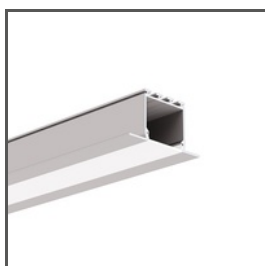

LARKO
A05552