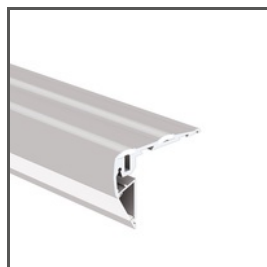

RELATED PROFILES > STAIRS ILLUMINATION

STEPUS
A18038