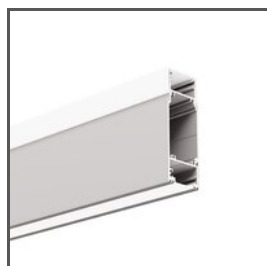

RELATED PROFILES > FOR SCONCES AND WALL LIGHTING

KIDES-DUO
A18032