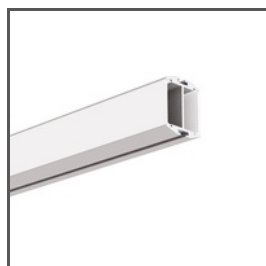

GIZA-DUO-LL
A02162