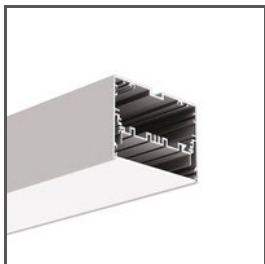

RELATED SYSTEMS > GENERAL LIGHTING SYSTEMS

MOD-100
18049