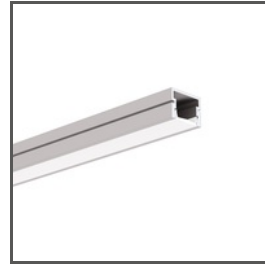

PDS-4-PLUS
A01263