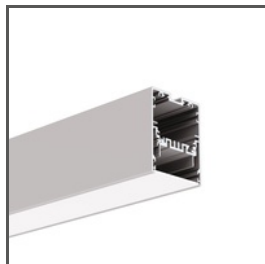

MOD-50
18047