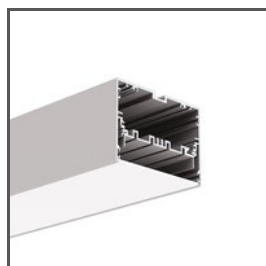

MOD-100
A18049