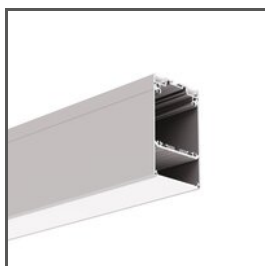

RELATED PROFILES > FOR MAIN LIGHTING

DES
A18030