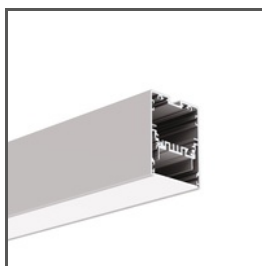

MOD-50
A18047