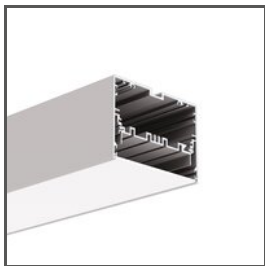

RELATED SYSTEMS > GENERAL LIGHTING SYSTEMS

MOD-100
18049