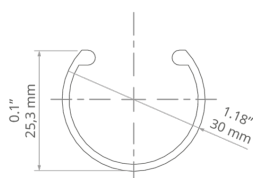

#### ADDITIONAL INFORMATION

- ATTENTION! rigid cover, not intended for bending or deformation
- standard lengths of KLUŚ profiles and covers: 1000 mm (tolerance ± 1.5 mm) and 2005 mm / 3010 mm (tolerance + 5 mm); for selected covers: 6050 mm, 10050 mm (tolerance + 5 mm)
- when choosing a different length of profiles / covers than available in the standard, you should additionally choose the cutting service at KLUŚ

#### TECHNICAL SPECIFICATIONS

Finish	satin
Material	PC
Shape	round
Maximum length on request	6000 mm
Light transmission	78 %
Width	30 mm
Possibility of obtaining a line of light	yes

Length	Ref
1000 mm	B17162S_1
2005 mm	B17162S_2
3010 mm	B17162S_3