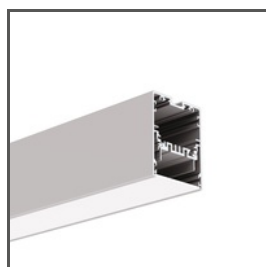

MOD-50
A18047