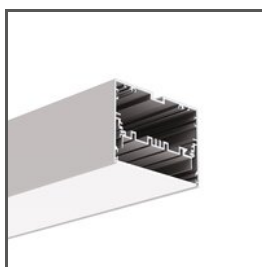

MOD-100
A18049