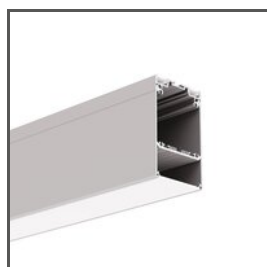

RELATED PROFILES > FOR MAIN LIGHTING

DES
A18030