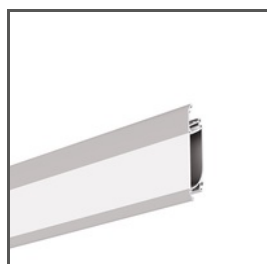

RELATED PROFILES > FOR SCONCES AND WALL LIGHTING

OBIT
A04826