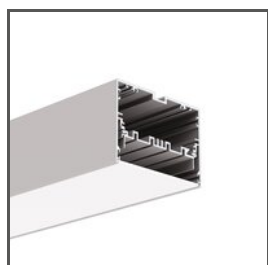

MOD-100
A18049