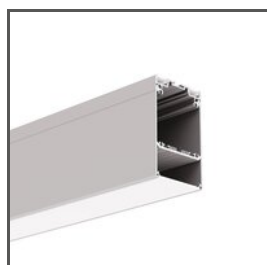

RELATED PROFILES > FOR MAIN LIGHTING

DES
A18030