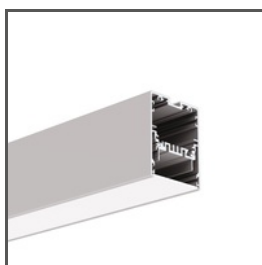

MOD-50
A18047