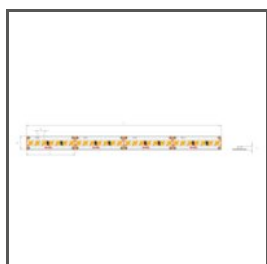

K-CR-1820-HD-24V
K-CRHD-1820-24
Ref. arch K-CR-1820-HD-24V