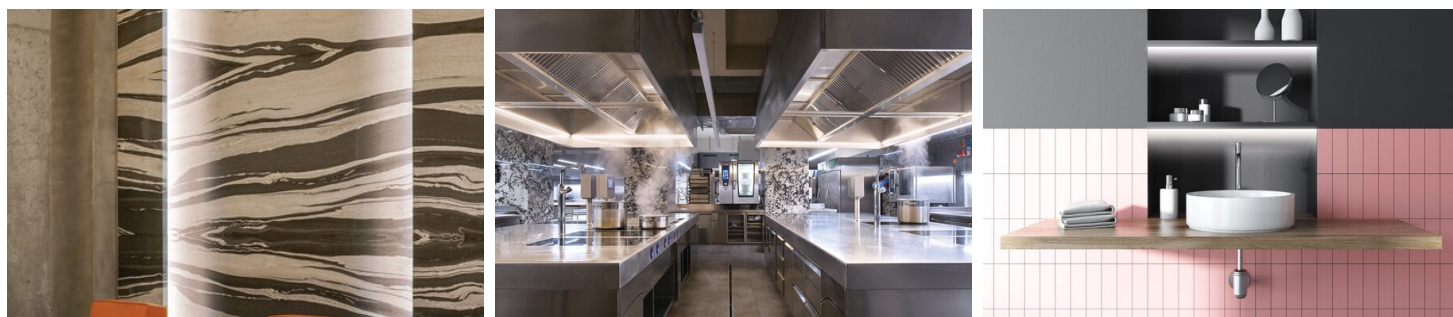

Profile 45-ALU

Ref. A04023

Ref. arch B4023

Wire out back of extrusion	yes

Color	Length	Ref
☒ black lacquered	2005 mm	A04023L07_2 B4023L9005_2
	3010 mm	A04023L07_3 B4023L9005_3
☐ white lacquered	1000 mm	A04023L10_1 B4023L9010_1
	2005 mm	A04023L10_2 B4023L9010_2
	3010 mm	A04023L10_3 B4023L9010_3
☐ white lacquered	1000 mm	A04023L10OD_1 B4023L9010OD_1
	2005 mm	A04023L10OD_2 B4023L9010OD_2

SAMPLE PROJECTS