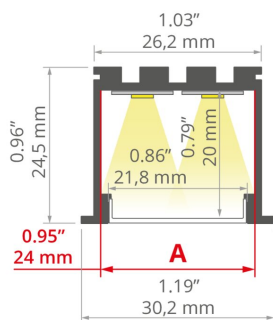

## TECHNICAL SPECIFICATIONS

Material	aluminum
Possible fixture IP	20, 65
Possible fixture shapes	linear, polygonal
Profile cross-section	rectangular
Width	30.2 mm
Height	24.5 mm
LED gluing width A	24 mm
Number of LED strips A (8 mm wide)	2
Max power of a single KLUŚ LED strip	24 W/m
Possibility of obtaining a line of light	yes
Possibility of bending	yes
Radius of the light arc	yes
Inward	3000 mm
Outward	3000 mm
Building type	Commercial, Entertainment/ Arts, HoReCa object
Facility zone	office, communication routes and corridors, conference room, lobby / foyer