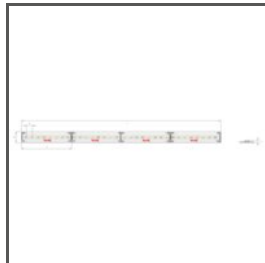

K-30/18-1770-010V-24V
K-30/18-1770-010V-24V
Ref. arch K-30/18-1770-010V-24V