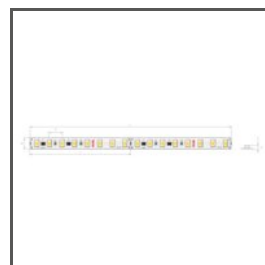

K-HE-1920-HD-24V
K-HEHD-1920-24
Ref. arch K-HE-1920-HD-24V