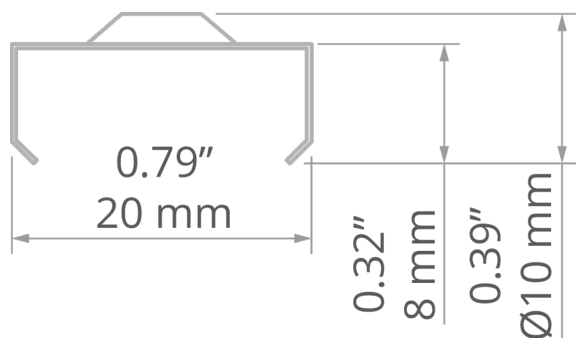

Mounting bracket 45-STN

Ref. C24144N00, C24262L07, C24265L10

Ref. arch 24144, 24262, 24265

- High mechanical and weather resistance

APPLICATION

- for mounting LED lighting fixtures

MOUNTING

- to the surface, using a properly selected screw
- to the lighting fixture, with hooks
- easy installation and deinstallation of lighting fixtures by snapping in and out

TECHNICAL DRAWING

TECHNICAL SPECIFICATIONS

Material	stainless steel
Width	20 mm
Height	10 mm
Lifting capacity	9 kg

Color	Ref
■ silver	C24144N00 24144
■ black	C24262L07 24262
□ white	C24265L10 24265

Mounting bracket 45-STN