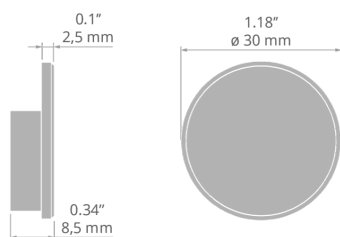

End cap JAZ

Ref. C24224C02

Ref. arch 24224V1

APPLICATION

- aesthetic finish and protection of the interior of the lighting fixture

MOUNTING

- to the profile, by pressing

TECHNICAL DRAWING

TECHNICAL SPECIFICATIONS

Material	PP	Width	30 mm
Color	■ gray	Corrosion resistance	yes
Shape	round	Corrosion resistance at high salinity	yes
Height	30 mm		

End cap JAZ

Ref. C24224C02

Ref. arch 24224V1

RELATED PROFILES > ARCHITECTURAL