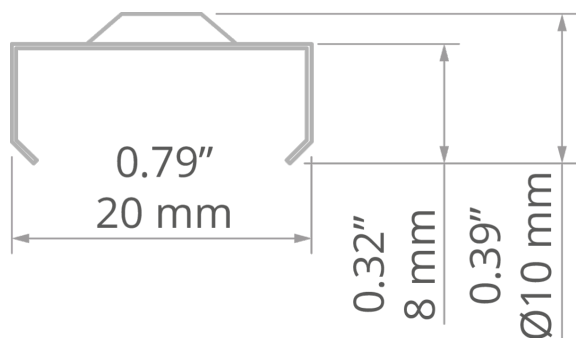

## TECHNICAL SPECIFICATIONS

Material	stainless steel
Width	20 mm
Height	10 mm
Lifting capacity	9 kg

Color	Ref
■ silver	C24144N00 24144
■ black	C24262L07 24262
□ white	C24265L10 24265