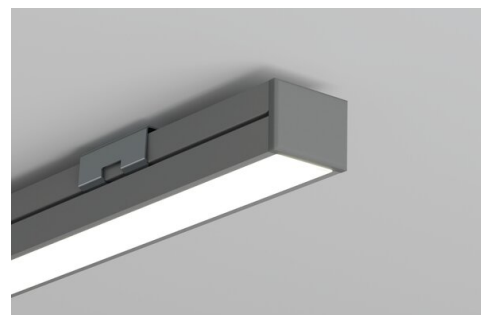

SAMPLE PROJECTS