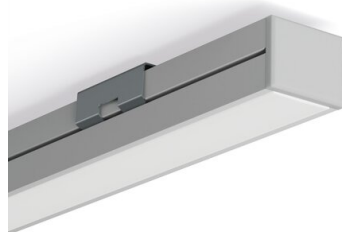

SAMPLE PROJECTS