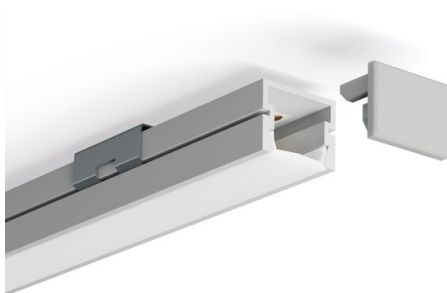

SAMPLE PROJECTS