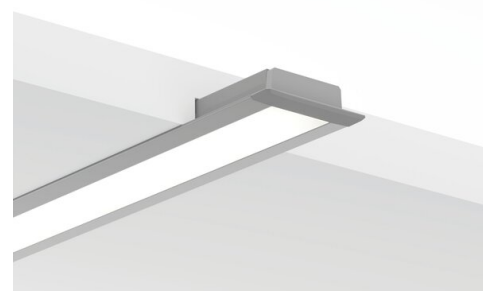

SAMPLE PROJECTS