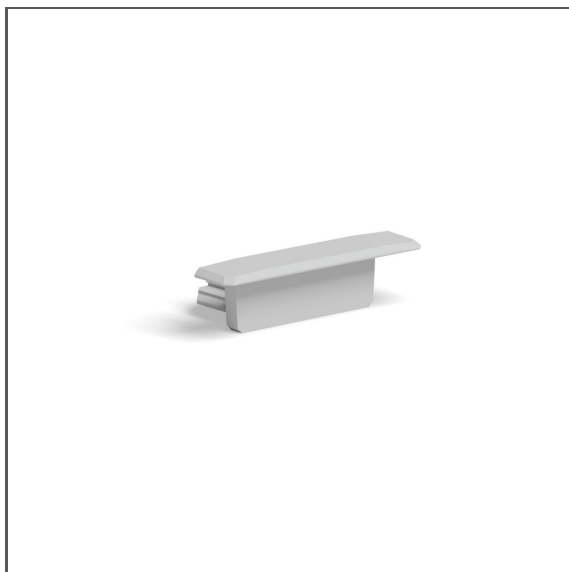

End cap MICRO-NK

Ref. C24346C02, C24346C10, C24346C07, C24346L01

Ref. arch 24346, 24408, 24362, 24450

APPLICATION

- aesthetic finish and protection of the interior of the lighting fixture

MOUNTING

- to the profile, by pressing

TECHNICAL SPECIFICATIONS

Material	ABS
Shape	rectangular
Height	6 mm
Width	22 mm
Corrosion resistance	yes
Corrosion resistance at high salinity	yes

Color	Ref
■ gray	C24346C02 24346
■ black	C24346C07 24362
□ white	C24346C10 24408
■ silver	C24346L01 24450