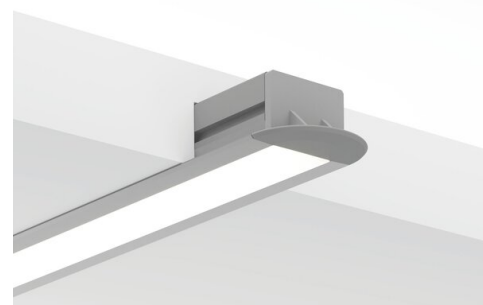

SAMPLE PROJECTS