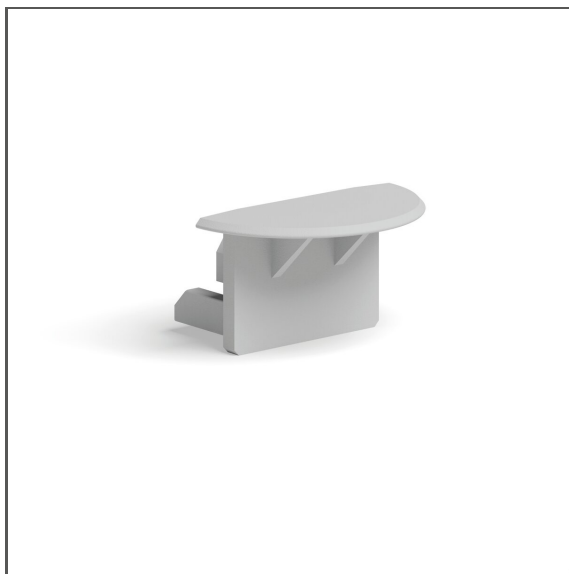

End cap PDS-LNK

Ref. C24428C02, C24428C10, C24428L01, C24428C07

Ref. arch 24428, 24438, 24440, 24432

- Cable exit hole

APPLICATION

- aesthetic finish and protection of the interior of the lighting fixture

MOUNTING

- to the profile, by pressing

TECHNICAL SPECIFICATIONS

Material	ABS
Shape	semicircular
Height	12 mm
Width	22 mm
Corrosion resistance	yes
Corrosion resistance at high salinity	yes

Color	Ref
■ gray	C24428C02 24428
□ white	C24428C10 24438
■ silver	C24428L01 24440
■ black	C24428C07 24432