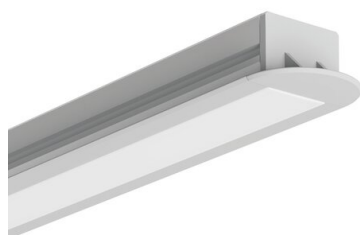

SAMPLE PROJECTS