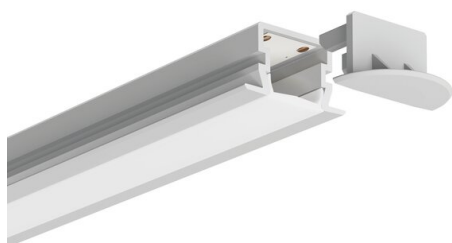

SAMPLE PROJECTS