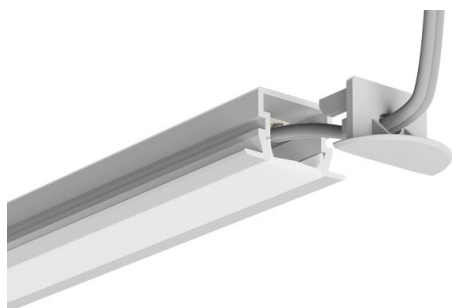

End cap PDS-LNK-OTW

Ref. C24428C02TW, C24428C10TW, C24428L01TW, C24428C07TW

Ref. arch 24430, 24439, 24441, 24434

■ Cable exit hole

APPLICATION

- aesthetic finish and protection of the interior of the lighting fixture

MOUNTING

- to the profile, by pressing

TECHNICAL SPECIFICATIONS

Material	ABS
Shape	semicircular
Height	12 mm
Width	22 mm
Corrosion resistance	yes
Corrosion resistance at high salinity	yes
Hole	yes

Color	Ref
■ gray	C24428C02TW 24430
□ white	C24428C10TW 24439
■ silver	C24428L01TW 24441
■ black	C24428C07TW 24434

SAMPLE PROJECTS

End cap PDS-LNK-OTW

Ref. C24428C02TW, C24428C10TW, C24428L01TW, C24428C07TW

Ref. arch 24430, 24439, 24441, 24434

RELATED PROFILES > UNIVERSAL

PDS-NK

A01588

Ref. arch C1588