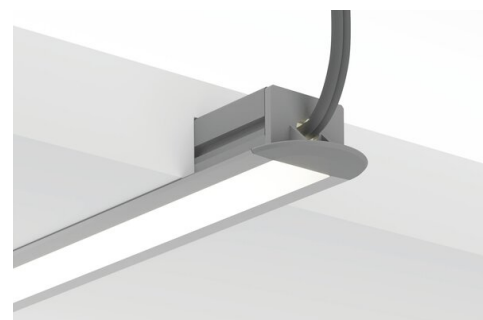

End cap PDS-LNK-OTW

Ref. C24428C02TW, C24428C10TW, C24428L01TW, C24428C07TW

Ref. arch 24430, 24439, 24441, 24434

■ Cable exit hole

APPLICATION

- aesthetic finish and protection of the interior of the lighting fixture

MOUNTING

- to the profile, by pressing

TECHNICAL SPECIFICATIONS

Material	ABS
Shape	semicircular
Height	12 mm
Width	22 mm
Corrosion resistance	yes
Corrosion resistance at high salinity	yes
Hole	yes

Color	Ref
■ gray	C24428C02TW 24430
□ white	C24428C10TW 24439
■ silver	C24428L01TW 24441
■ black	C24428C07TW 24434

SAMPLE PROJECTS

End cap PDS-LNK-OTW

Ref. C24428C02TW, C24428C10TW, C24428L01TW, C24428C07TW

Ref. arch 24430, 24439, 24441, 24434

RELATED PROFILES > UNIVERSAL

PDS-NK

A01588

Ref. arch C1588