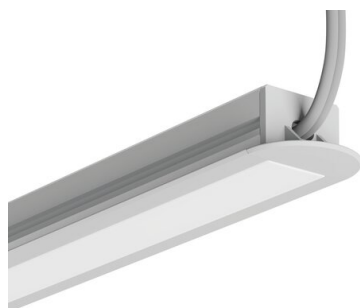

End cap PDS-LNK-OTW

Ref. C24428C02TW, C24428C10TW, C24428L01TW, C24428C07TW

Ref. arch 24430, 24439, 24441, 24434

■ Cable exit hole

APPLICATION

- aesthetic finish and protection of the interior of the lighting fixture

MOUNTING

- to the profile, by pressing

TECHNICAL SPECIFICATIONS

Material	ABS
Shape	semicircular
Height	12 mm
Width	22 mm
Corrosion resistance	yes
Corrosion resistance at high salinity	yes
Hole	yes

Color	Ref
■ gray	C24428C02TW 24430
□ white	C24428C10TW 24439
■ silver	C24428L01TW 24441
■ black	C24428C07TW 24434

SAMPLE PROJECTS

End cap PDS-LNK-OTW

Ref. C24428C02TW, C24428C10TW, C24428L01TW, C24428C07TW

Ref. arch 24430, 24439, 24441, 24434

RELATED PROFILES > UNIVERSAL

PDS-NK

A01588

Ref. arch C1588