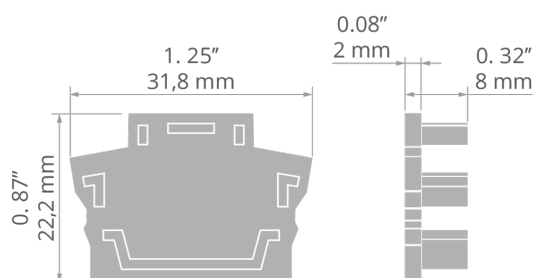

End cap FASKO

Ref. C24465C02

Ref. arch 24465

NEW

APPLICATION

- aesthetic finish and protection of the interior of the lighting fixture

MOUNTING

- to the profile, by pressing

TECHNICAL DRAWING

TECHNICAL SPECIFICATIONS

Material	ASA	Width	31 mm
Color	■ gray	UV radiation resistance	yes
Height	22 mm		

End cap FASKO

Ref. C24465C02

Ref. arch 24465

RELATED PROFILES > FACADE

FASKO