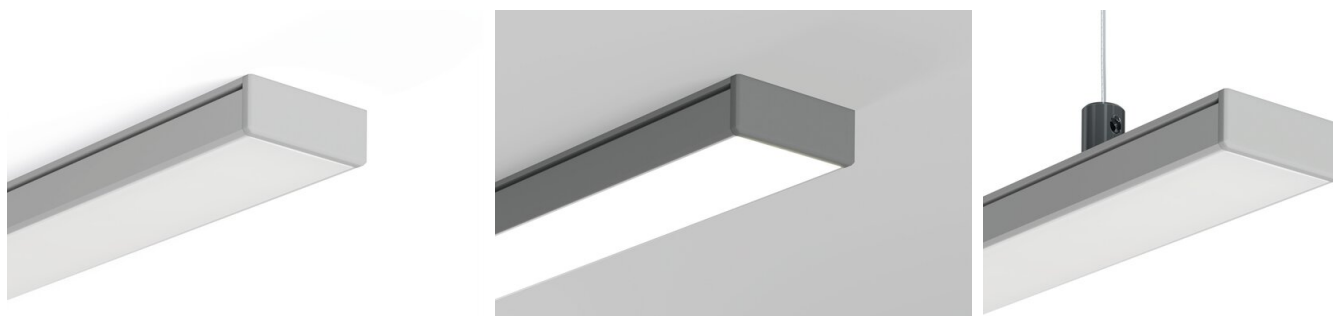

SAMPLE PROJECTS