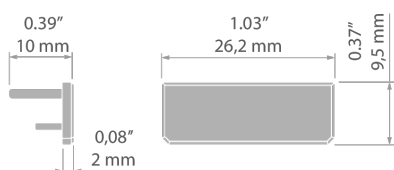

# End cap GIZA

Ref. C24539C02, C24539L01, C24539C10, C24539C07

- No light gaps at the ends of the profiles
- Aesthetic profile finish
- Allows the use of a cover equal to the length of the profile

## TECHNICAL SPECIFICATIONS

|                                       |         |
|---------------------------------------|---------|
| Material                              | ABS     |
| Height                                | 9.5 mm  |
| Width                                 | 26.2 mm |
| Corrosion resistance                  | yes     |
| Corrosion resistance at high salinity | yes     |