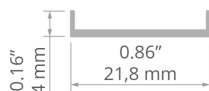

APPLICATION

- capping the lighting fixture on sections without a light source

MOUNTING

- to the profile, by pressing

TECHNICAL DRAWING

TECHNICAL SPECIFICATIONS

Material	PC	Color	Length	Ref
		■ gray metalized	1000 mm	C28261L01_1 17167_1
			250 mm	C28261L01_0.25 17167_0.25
		□ white lacquered	1000 mm	C28261L10_1 17167L9010_1
			250 mm	C28261L10_0.25 17167L9010_0.25
		■ black lacquered	1000 mm	C28261L07_1 17167L9005_1
			250 mm	C28261L07_0.25 17167L9005_0.25