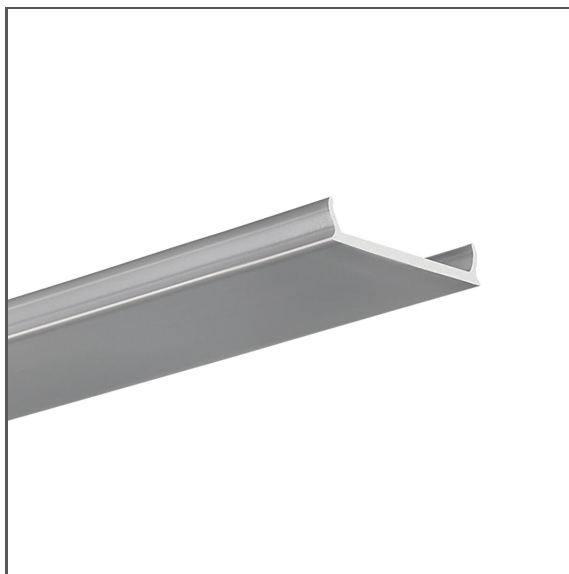

Masking cover MP-22

Ref. C28261L01_0.25, C28261L10_0.25, C28261L07_0.25

Ref. arch 17167, 17167L9010, 17167L9005

- Masking the electronics installed in the profiles
- Creating an installation with a dashed line of light

APPLICATION

- capping the lighting fixture on sections without a light source

MOUNTING

- to the profile, by pressing

TECHNICAL DRAWING

TECHNICAL SPECIFICATIONS

Material	PC	Color	Length	Ref
		■ gray metalized	1000 mm	C28261L01_1 17167_1
			250 mm	C28261L01_0.25 17167_0.25
		□ white lacquered	1000 mm	C28261L10_1 17167L9010_1
			250 mm	C28261L10_0.25 17167L9010_0.25
		■ black lacquered	1000 mm	C28261L07_1 17167L9005_1
			250 mm	C28261L07_0.25 17167L9005_0.25

Masking cover MP-22

Ref. C28261L01_0.25, C28261L10_0.25, C28261L07_0.25

Ref. arch 17167, 17167L9010, 17167L9005

RELATED PROFILES > ARCHITECTURAL

GIZA
A05556
Ref. arch B5556

GIZA-DUO-LL
A02162
Ref. arch C2162