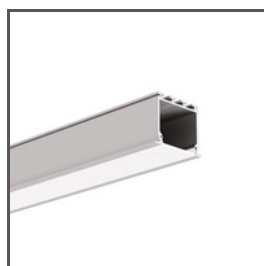

LOKOM
A05553
Ref. arch B5553