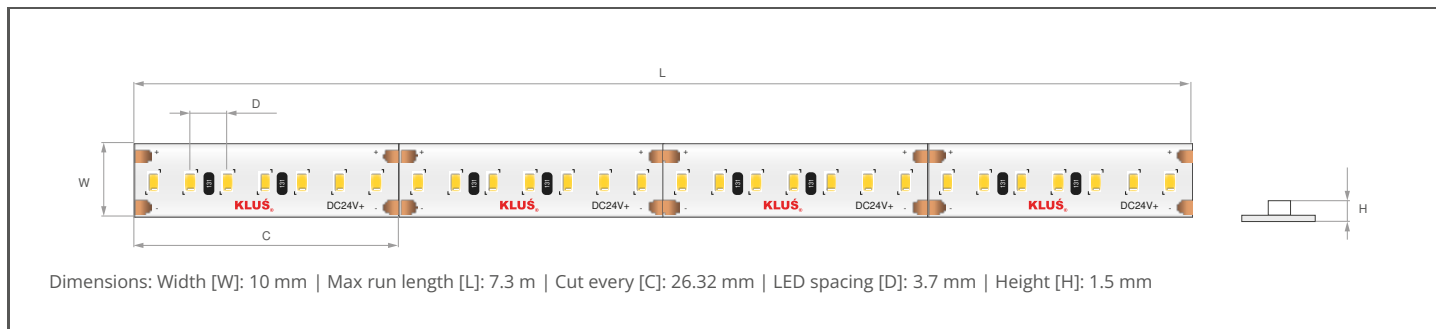

LED strip K-0530-HD-24V

Ref. K-0530-HD-24V

Dimensions: Width [W]: 10 mm | Max run length [L]: 7.3 m | Cut every [C]: 26.32 mm | LED spacing [D]: 3.7 mm | Height [H]: 1.5 mm

- UL Listed certification
- CRI 90+
- 2-Step MacAdam's ellipse, single binning

TECHNICAL SPECIFICATIONS

IP protection rating	20	Color temperature	Lumen output	Efficiency	Ref
CRI	90	■ 2700 K	357 lm/m	67 lm/W	K-27-0530-HD-24V
Only valid for white	yes	■ 3000 K	368 lm/m	69 lm/W	K-30-0530-HD-24V
Working temperature from	-20°C	■ 3500 K	399 lm/m	75 lm/W	K-35-0530-HD-24V
Working temperature up to	60°C	■ 4000 K	399 lm/m	75 lm/W	K-40-0530-HD-24V
Input voltage	24 V DC	■ 5000 K	420 lm/m	79 lm/W	K-50-0530-HD-24V
Power consumption	5.3 W/m				
Beam angle	120°				
MacAdam's ellipse	2 SDMC				
Number of LEDs per 1 m	266				
Number of LEDs per cut section	7 pcs				
Energy consumption	6 kWh/1000h				
Does not contain mercury and lead	yes				
Dimmable	yes				
No UV IR radiation	yes				