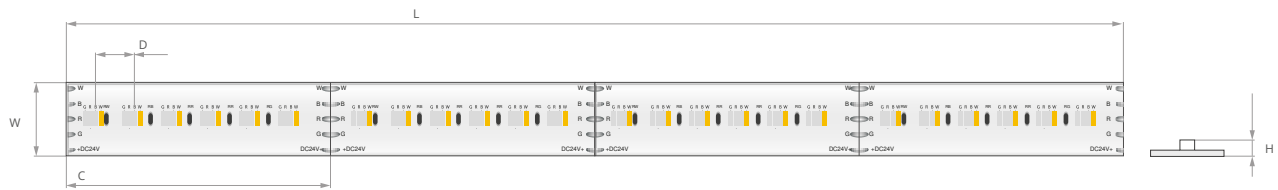

LED strip K-1530-RGB+W-24V

Ref. K-1530-RGB+W-24V

Dimensions: Width [W]: 10 mm | Max run length [L]: 6 m | Cut every [C]: 62.5 mm | LED spacing [D]: 10 mm | Height [H]: 1.5 mm

■ UL Listed certification

TECHNICAL SPECIFICATIONS

IP protection rating	20	Beam angle	120 °	
LED color	 RGB+W	MacAdam's ellipse	2 SDMC	
CRI	90	Number of LEDs per 1 m	384	
Only valid for white	yes	Number of LEDs per cut section	24 pcs	
Dimmable	yes	Energy consumption	16 kWh/1000h	
Does not contain mercury and lead	yes			
No UV IR radiation	yes	Color temperature	Lumen output	Efficiency
Supply voltage	24 V DC	3000 K	252 lm/m	16 lm/W lm/W
Power consumption	15.3 W/m			