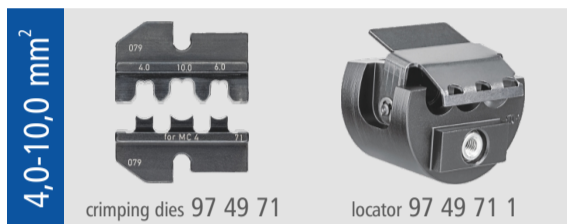

## TOOL CASE

**Tool case**  
without crimping dies/locator

97 91 03

include:  
97 43 200A  
12 12 12  
95 16 165

Crimp System Pliers without crimping dies

97 43 200A

Precision Insulation Stripper  
4,0-10,0 mm<sup>2</sup>

12 12 12

Cable Shears to 50 mm<sup>2</sup>

95 16 165

## ADDITIONAL TOOLS

Set of Mounting Tools For solar cable connectors MC4

97 49 66 2

Pliers for Electrical Installation

13 86 200  
stripping holes for conductors of 0.75-1.5 mm<sup>2</sup> and 2.5 mm<sup>2</sup>, cutting cables up to 5 x 2.5 mm<sup>2</sup> / dia. 15 mm