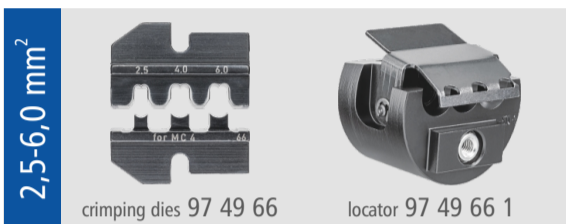

## TOOL CASE

**Tool case**  
without crimping dies/locator

97 91 03

include:  
97 43 200A  
12 12 12  
95 16 165

Crimp System Pliers without crimping dies

97 43 200A

Precision Insulation Stripper  
4,0-10,0 mm<sup>2</sup>

12 12 12

Cable Shears to 50 mm<sup>2</sup>

95 16 165

## ADDITIONAL TOOLS

Set of Mounting Tools For solar cable connectors MC4

97 49 66 2

Pliers for Electrical Installation

13 86 200  
stripping holes for conductors of 0.75-1.5 mm<sup>2</sup> and 2.5 mm<sup>2</sup>, cutting cables up to 5 x 2.5 mm<sup>2</sup> / dia. 15 mm