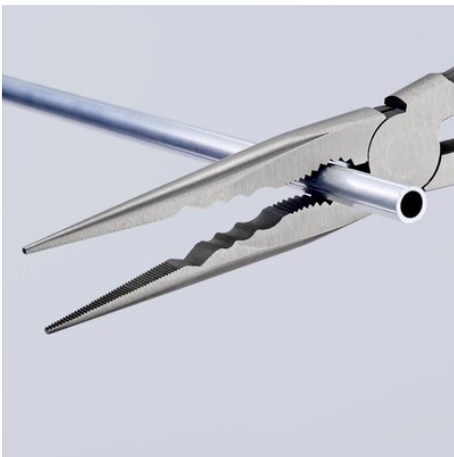

Product information

28 71 280 SB

Long Reach Needle Nose Pliers

With transverse profiles

DIN ISO 5745

Long Reach Needle-Nose Pliers with wave profile

- For gripping, adjustment and assembly work in hard to reach areas thanks to slim, very long design
- Deep down situated parts can be easily reached using the slim, half-round tips
- Careful yet reliable gripping, holding and guiding of small copper pipes, screws and cables as well as other round parts thanks to milled grooves with smooth surfaces
- Serrated pipe grip to grip round parts
- Particularly suitable for work in the automotive trade and in mechanical engineering
- Slim yet robust tool
- Forged from special tool steel, oil-hardened and tempered

General

Article No.	28 71 280 SB
EAN	4003773080879
Pliers	black atramentized
Head	polished
Handles	plastic coated
Weight	250 g
Dimensions	280 x 85 x 19 mm
Standard	DIN ISO 5745
Reach	no
RohS	no

Technical details

Jaw thickness (joint) (T1)	9.0 mm
Tips width (W4)	3.0 mm
Tips thickness (T2)	2.5 mm
Jaw length (L3)	76.5 mm
Head width (W3)	20.0 mm

Classification

eCl@ss 5.1.4	21040301
proficl@ss 6.0	EAB966c007
UNSPSC 13.1	27112108

technical change and errors excepted

Wave-shaped gripping profile: transverse profile for gripping, holding and guiding

X-ON Electronics

Largest Supplier of Electrical and Electronic Components

Click to view similar products for [Pliers & Tweezers](#) category: