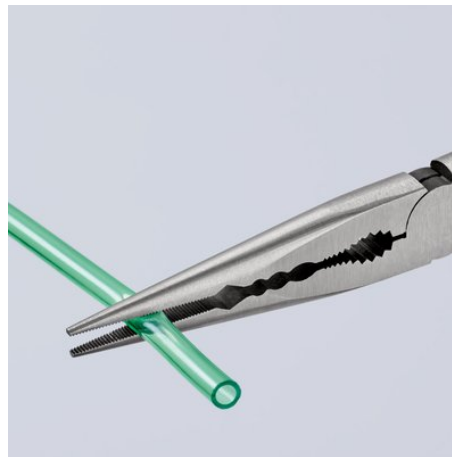

Product information

28 71 280 SB

Long Reach Needle Nose Pliers

With transverse profiles

DIN ISO 5745

Long Reach Needle-Nose Pliers with wave profile

- For gripping, adjustment and assembly work in hard to reach areas thanks to slim, very long design
- Deep down situated parts can be easily reached using the slim, half-round tips
- Careful yet reliable gripping, holding and guiding of small copper pipes, screws and cables as well as other round parts thanks to milled grooves with smooth surfaces
- Serrated pipe grip to grip round parts
- Particularly suitable for work in the automotive trade and in mechanical engineering
- Slim yet robust tool
- Forged from special tool steel, oil-hardened and tempered

General

Article No.	28 71 280 SB
EAN	4003773080879
Pliers	black atramentized
Head	polished
Handles	plastic coated
Weight	250 g
Dimensions	280 x 85 x 19 mm
Standard	DIN ISO 5745
Reach	no
RohS	no

Technical details

Jaw thickness (joint) (T1)	9.0 mm
Tips width (W4)	3.0 mm
Tips thickness (T2)	2.5 mm
Jaw length (L3)	76.5 mm
Head width (W3)	20.0 mm

Classification

eCl@ss 5.1.4	21040301
proficl@ss 6.0	EAB966c007
UNSPSC 13.1	27112108

technical change and errors excepted

Wave-shaped gripping profile: transverse profile for gripping, holding and guiding

X-ON Electronics

Largest Supplier of Electrical and Electronic Components

Click to view similar products for [Pliers & Tweezers](#) category: