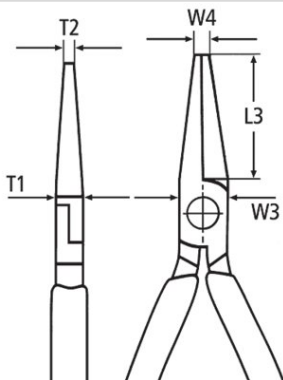

Product information

28 71 280 SB

Long Reach Needle Nose Pliers

With transverse profiles

DIN ISO 5745

Long Reach Needle-Nose Pliers with wave profile

- For gripping, adjustment and assembly work in hard to reach areas thanks to slim, very long design
- Deep down situated parts can be easily reached using the slim, half-round tips
- Careful yet reliable gripping, holding and guiding of small copper pipes, screws and cables as well as other round parts thanks to milled grooves with smooth surfaces
- Serrated pipe grip to grip round parts
- Particularly suitable for work in the automotive trade and in mechanical engineering
- Slim yet robust tool
- Forged from special tool steel, oil-hardened and tempered

General

Article No.	28 71 280 SB
EAN	4003773080879
Pliers	black atramentized
Head	polished
Handles	plastic coated
Weight	250 g
Dimensions	280 x 85 x 19 mm
Standard	DIN ISO 5745
Reach	no
RohS	no

Technical details

Jaw thickness (joint) (T1)	9.0 mm
Tips width (W4)	3.0 mm
Tips thickness (T2)	2.5 mm
Jaw length (L3)	76.5 mm
Head width (W3)	20.0 mm

Classification

eCl@ss 5.1.4	21040301
proficl@ss 6.0	EAB966c007
UNSPSC 13.1	27112108