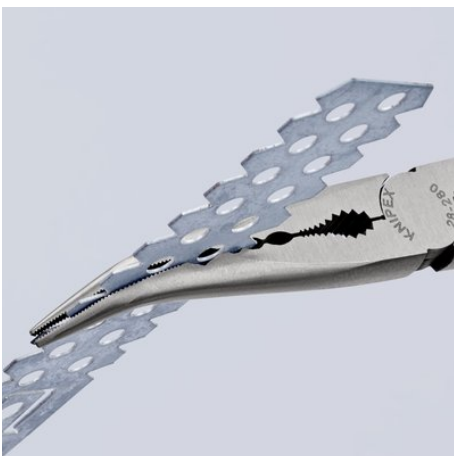

Product information

28 71 280 SB

Long Reach Needle Nose Pliers

With transverse profiles

DIN ISO 5745

Long Reach Needle-Nose Pliers with wave profile

- For gripping, adjustment and assembly work in hard to reach areas thanks to slim, very long design
- Deep down situated parts can be easily reached using the slim, half-round tips
- Careful yet reliable gripping, holding and guiding of small copper pipes, screws and cables as well as other round parts thanks to milled grooves with smooth surfaces
- Serrated pipe grip to grip round parts
- Particularly suitable for work in the automotive trade and in mechanical engineering
- Slim yet robust tool
- Forged from special tool steel, oil-hardened and tempered

General

Article No.	28 71 280 SB
EAN	4003773080879
Pliers	black atramentized
Head	polished
Handles	plastic coated
Weight	250 g
Dimensions	280 x 85 x 19 mm
Standard	DIN ISO 5745
Reach	no
RohS	no

Technical details

Jaw thickness (joint) (T1)	9.0 mm
Tips width (W4)	3.0 mm
Tips thickness (T2)	2.5 mm
Jaw length (L3)	76.5 mm
Head width (W3)	20.0 mm

Classification

eCl@ss 5.1.4	21040301
proficl@ss 6.0	EAB966c007
UNSPSC 13.1	27112108

technical change and errors excepted

Wave-shaped gripping profile: transverse profile for gripping, holding and guiding

X-ON Electronics

Largest Supplier of Electrical and Electronic Components

Click to view similar products for [Pliers & Tweezers](#) category: