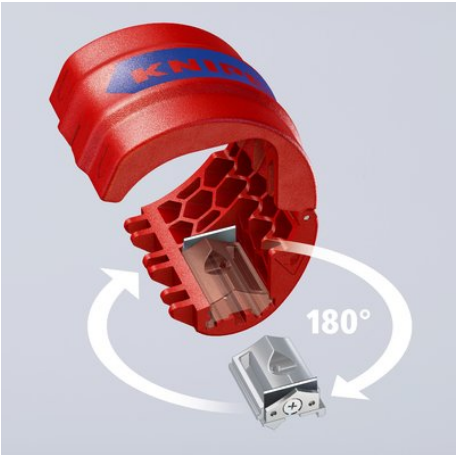

Product information

90 22 10 BK

KNIPEX BiX®

Cutters for plastic pipes and sealing sleeves

Clean cut everytime

Compact. Versatile. Fast.

Practical tool for plumbers and electricians: Cuts plastic pipes and sealing sleeves quickly and efficiently

- Clever pipe cutter: Cuts pipes without shavings and fits comfortably in the hand
- Can cut high-temperature plastic drain pipes and electrical conduits in next to no time
- Can be used to cut sealing sleeves during final assembly – close to the wall, standard-compliant
- Cuts unreinforced plastic pipes from Ø 20 to 50 mm with a wall thickness of up to 2.4 mm
- Cuts pipes quickly, cleanly and without shavings
- Cuts sealing sleeves approx. 2-3 mm from the wall
- Rotatable knife block for cutting plastic pipes (blade in the middle) and sealing sleeves (blade outside)
- With locking mechanism for safe transport
- Two spare blades integrated in the tool
- Tool made of stable, reinforced plastic, die-cast zinc blade unit
- Blades made of special surgical stainless steel – Made in Solingen

technical change and errors excepted

X-ON Electronics

Largest Supplier of Electrical and Electronic Components

Click to view similar products for [Wire Stripping & Cutting Tools](#) category:

Click to view products by [Knipex](#) manufacturer: