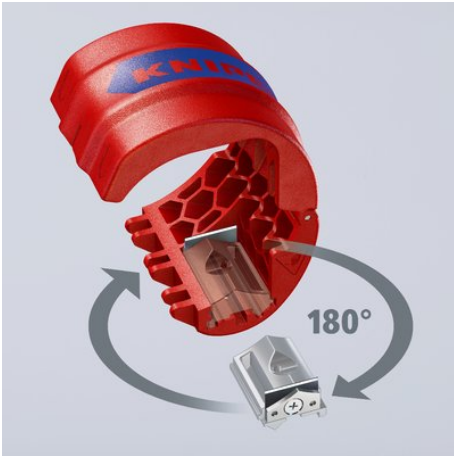

Product information

90 22 10 BK

KNIPEX BiX®

Cutters for plastic pipes and sealing sleeves

Clean cut everytime

Compact. Versatile. Fast.

Practical tool for plumbers and electricians: Cuts plastic pipes and sealing sleeves quickly and efficiently

- Clever pipe cutter: Cuts pipes without shavings and fits comfortably in the hand
- Can cut high-temperature plastic drain pipes and electrical conduits in next to no time
- Can be used to cut sealing sleeves during final assembly – close to the wall, standard-compliant
- Cuts unreinforced plastic pipes from Ø 20 to 50 mm with a wall thickness of up to 2.4 mm
- Cuts pipes quickly, cleanly and without shavings
- Cuts sealing sleeves approx. 2-3 mm from the wall
- Rotatable knife block for cutting plastic pipes (blade in the middle) and sealing sleeves (blade outside)
- With locking mechanism for safe transport
- Two spare blades integrated in the tool
- Tool made of stable, reinforced plastic, die-cast zinc blade unit
- Blades made of special surgical stainless steel – Made in Solingen

technical change and errors excepted

X-ON Electronics

Largest Supplier of Electrical and Electronic Components

Click to view similar products for [Wire Stripping & Cutting Tools](#) category:

Click to view products by [Knipex](#) manufacturer: