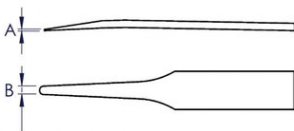

Product information

92 09 01 ESD

Plastic Tweezers ESD

DIN EN 61340 -5-1

- Available in reusable ESD or disposable versions
- ESD tweezers are made of 30% carbon fibre reinforced plastic, are electrically and thermally highly conductive and are characterised by high resistance to abrasion and scratching
- ESD versions only: with a surface resistance between 10^2 and 10^3 ohms to compensate in a controlled manner the differences in potential between the operator and the electronic components
- ESD plastic tweezers are temperature-stable up to 130° C, short-term use is possible at up to 190° C
- The carbon fibre reinforced plastic of the ESD variants is extremely flexible, fatigue-resistant, vibration-reducing and water-repellent, with good chemical resistance to most oils, greases, fuels and nonpolar solvents
- ESD plastic tweezers are ideal for maximum surface protection when handling sensitive electronic components, micro-mechanical parts, as well as glass and ceramic components
- ESD plastic tweezers: also available as a set (92 00 05 ESD)
- Carbon fibre reinforced plastic

General

Article No.	92 09 01 ESD
EAN	4003773086970
Material	carbon fibre reinforced plastic
Gripping surfaces	smooth gripping surfaces
Weight	4 g
Dimensions	115 x 9.5 x 13 mm
Standard	DIN EN 61340 -5-1
Reach	no
RohS	no

Technical details

Tips width (A)	0.35 mm
Tips width (B)	2 mm
Corrosion-resistant	yes
	yes
VDE tested	no
sectors	electronics

Classification

eCl@ss 5.1.4	21040500
ETIM 5.0	EC000182
ETIM 6.0	EC000182
proficl@ss 6.0	EAB696c019