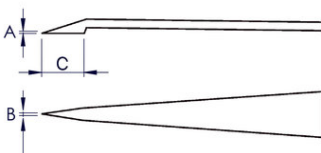

General	
Article No.	92 09 02 ESD
EAN	4003773086987
Material	carbon fibre reinforced plastic
Gripping surfaces	smooth gripping surfaces
Weight	4.5 g
Dimensions	115 x 11.5 x 15 mm
Standard	DIN EN 61340 -5-1
Reach	no
RohS	no

Technical details	
Tips width (A)	0.5 mm
Tips width (B)	0.3 mm
Tips width (C)	9.5 mm
Corrosion-resistant	yes
	yes
VDE tested	no
sectors	electronics

<b>Classification</b>	
eCl@ss 5.1.4	21040500
ETIM 5.0	EC000182
ETIM 6.0	EC000182
proficl@ss 6.0	EAB696c019