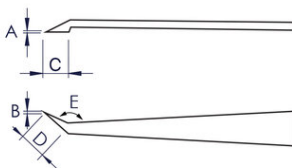

Product information

92 09 03 ESD

Plastic Tweezers ESD

DIN EN 61340 -5-1

- Available in reusable ESD or disposable versions
- ESD tweezers are made of 30% carbon fibre reinforced plastic, are electrically and thermally highly conductive and are characterised by high resistance to abrasion and scratching
- ESD versions only: with a surface resistance between 10^2 and 10^3 ohms to compensate in a controlled manner the differences in potential between the operator and the electronic components
- ESD plastic tweezers are temperature-stable up to 130°C , short-term use is possible at up to 190°C
- The carbon fibre reinforced plastic of the ESD variants is extremely flexible, fatigue-resistant, vibration-reducing and water-repellent, with good chemical resistance to most oils, greases, fuels and nonpolar solvents
- ESD plastic tweezers are ideal for maximum surface protection when handling sensitive electronic components, micro-mechanical parts, as well as glass and ceramic components
- ESD plastic tweezers: also available as a set (92 00 05 ESD)
- Carbon fibre reinforced plastic

General

Article No.	92 09 03 ESD
EAN	4003773086994
Material	carbon fibre reinforced plastic
Gripping surfaces	smooth gripping surfaces
Weight	4.5 g
Dimensions	110 x 11.5 x 15 mm
Standard	DIN EN 61340 -5-1
Reach	no
RohS	no

Technical details

Tips width (A)	0.5 mm
Tips width (B)	0.4 mm
Tips width (C)	5.8 mm
Tips width (D)	8.5 mm
Corrosion-resistant	yes
	yes
VDE tested	no
sectors	electronics

Classification	
eCl@ss 5.1.4	21040500
ETIM 5.0	EC000182
ETIM 6.0	EC000182
proficl@ss 6.0	EAB696c019