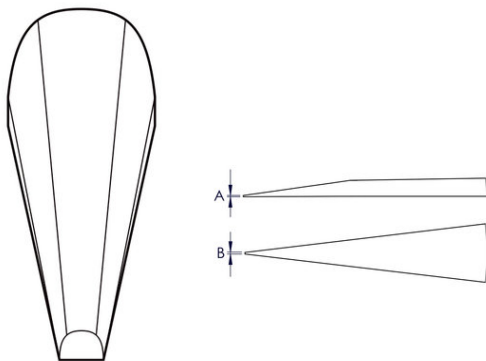

General

Article No.	92 21 02 ESD
EAN	4003773086789
Material	stainless steel
Gripping surfaces	smooth gripping surfaces
Weight	18 g
Dimensions	128 x 12 x 12 mm
Standard	DIN EN 61340 -5-1
Reach	no
RohS	no

Technical details

Tips width (A)	0.3 mm
Tips width (B)	0.5 mm
Corrosion-resistant	yes
	yes
VDE tested	no
sectors	electronics

Classification	
eCl@ss 5.1.4	21040500
ETIM 5.0	EC000182
ETIM 6.0	EC000182
proficl@ss 6.0	EAB696c019