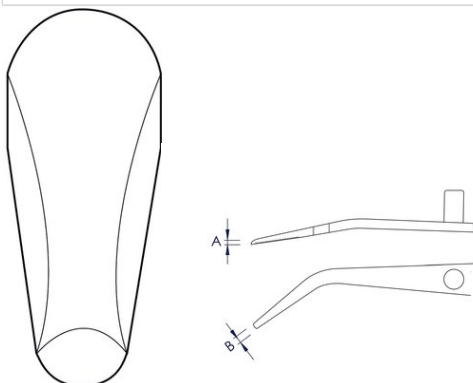

⚡ 1000 V  30°

General

Article No.	92 47 01
EAN	4003773086963
Material	stainless steel
Gripping surfaces	knurled gripping surfaces
Weight	29 g
Dimensions	142 x 16 x 38 mm
Standard	DIN EN 60900 IEC 60900
Reach	no
RohS	no

Technical details

Tips width (A)	1.3 mm
Tips width (B)	3 mm
Corrosion-resistant	yes
	no
VDE tested	yes
sectors	Industry electronics
	insulated

Classification	
eCl@ss 5.1.4	21040500
ETIM 5.0	EC000182
ETIM 6.0	EC000182
proficl@ss 6.0	EAB696c019