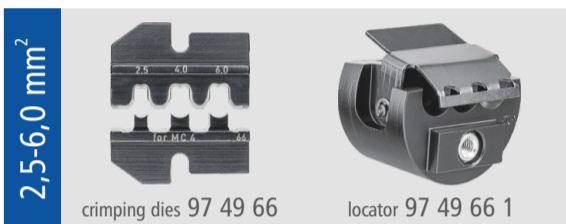

PHOTOVOLTAIC TOOLS

TOOL CASE

Tool case
without crimping dies/locator

97 91 03 include:
97 43 200A
12 12 12
95 16 165

Crimp System Pliers without crimping dies

97 43 200A

Precision Insulation Stripper
4,0-10,0 mm²

12 12 12

Cable Shears to 50 mm²

95 16 165

ADDITIONAL TOOLS

Set of Mounting Tools For solar cable connectors MC4

97 49 66 2

Pliers for Electrical Installation

13 86 200
stripping holes for conductors of 0.75-1.5 mm² and 2.5 mm², cutting cables up to 5 x 2.5 mm² / dia. 15 mm

PreciStrip16 Automatic Insulation Stripper

12 52 195
stripping capacity 0,08-16,0 mm²

Twistor16® Self-Adjusting Crimping Pliers

97 53 18
crimping capacity 0,14-16,0 mm²

Screwdriver slim Plus/Minus Pozidriv PZS/1