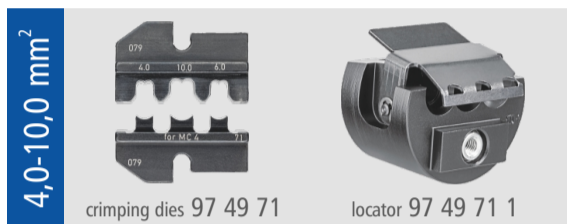

PHOTOVOLTAIC TOOLS

TOOL CASE

Tool case
without crimping dies/locator

97 91 03 include:
97 43 200A
12 12 12
95 16 165

Crimp System Pliers without crimping dies

97 43 200A

Precision Insulation Stripper
4,0-10,0 mm²

12 12 12

Cable Shears to 50 mm²

95 16 165

ADDITIONAL TOOLS

Set of Mounting Tools For solar cable connectors MC4

97 49 66 2

Pliers for Electrical Installation

13 86 200
stripping holes for conductors of 0.75-1.5 mm² and 2.5 mm², cutting cables up to 5 x 2.5 mm² / dia. 15 mm

PreciStrip16 Automatic Insulation Stripper

12 52 195
stripping capacity 0,08-16,0 mm²

Twistor16® Self-Adjusting Crimping Pliers

97 53 18
crimping capacity 0,14-16,0 mm²

Screwdriver slim Plus/Minus Pozidriv PZS/1