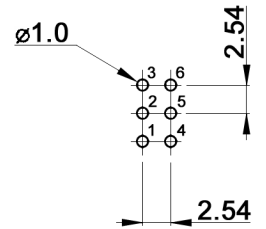

toggle shown in pos. a

P.C. MOUNTING

CONTACT ARRANGEMENT

code for x	function	toggle in pos. a	toggle in pos. c
D	On-On	2-3, 5-6	1-2, 4-5
F	On-Mom	2-3, 5-6	1-2, 4-5

code for x	function	toggle in pos. a	toggle in pos. b	toggle in pos. c
E	On-Off-On	2-3, 5-6	open	1-2, 4-5
G	Mom-Off-Mom			
H	On-Off-Mom			

Specifications:

- Contact rating: max.: 0.4VA, 48V AC or DC, 50mA  
min.: 1µA, 20mV AC or DC
- Contact resistance: 50mOhm max. at 2-4V DC, 100mA
- Insulation resistance: 1000MOhm min.
- Dielectric strength: 500V RMS
- Operating temperature: -20°C to +85°C
- Electrical life: 40 000 make-and-break cycles
- Soldering conditions: wave-soldering: 260 +/-5°C, 5 +/-1sec.
- Protection: IP67
- Material: Actuator: brass, chrome plated  
Bushing / housing: steel  
Case: glass filled PBT (UL94V-0)  
Contact / terminals: phosphor bronze, gold plated over nickel barrier

Tolerances: 0.00: ±0.25mm 0.0: ±0.40mm		Date	Name	<h1>ATE 2 x</h1>
		03/14	dr	
			<b>knitter-switch</b>	<h1>30 30 53</h1>
Modifications		Date	Name	Page 1/1