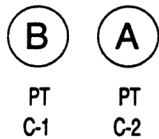

CIRCUIT DIAGRAM

SWITCH POSITION

P.C.B. LAYOUT

Specifications:

- Contact rating: 0.2A, 24V; 0.5A, 12V
- Contact resistance: 50mOhm max.
- Insulation resistance: 10 000MOhm min. at 500V DC
- Dielectric strength: 500V AC for 1 minute (2mA)
- Operating temperature: -40°C to +105°C
- Storage temperature: -40°C to +105°C
- Mechanical life: 5 000 cycles
- Operating force: 800gf max.
- Packing: 53 pcs. / tube
- Soldering conditions: max.: 260 +/-3°C, 3sec.
- Material: Case: PA66 glass reinforced nylon, blue  
Slider: PA46 glass reinforced nylon, ivory  
Terminals: brass, 0.075µm gold plated over 1µm nickel  
Fixed contact: brass, 0.075µm gold plated over 1µm nickel  
Movable contact: phosphor bronze, 0.125µm gold plated over 1µm nickel