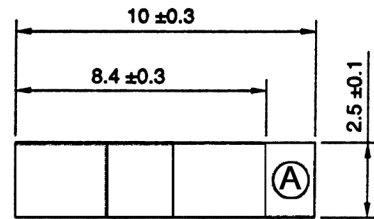

CIRCUIT DIAGRAM

SWITCH POSITION

P.C.B. LAYOUT

Specifications:

- Contact rating: 0.2A, 24V; 0.5A, 12V
- Contact resistance: 50mOhm max.
- Insulation resistance: 10 000MOhm min. at 500V DC
- Dielectric strength: 500V AC for 1 minute (2mA)
- Operating temperature: -40°C to +105°C
- Storage temperature: -40°C to +105°C
- Mechanical life: 5 000 cycles
- Operating force: 800gf max.
- Packing: 53 pcs. / tube
- Soldering conditions: max.: 260 +/-3°C, 3sec.
- Material: Case: PA66 glass reinforced nylon, blue  
Slider: PA46 glass reinforced nylon, ivory  
Terminals: brass, 0.075µm gold plated over 1µm nickel  
Fixed contact: brass, 0.075µm gold plated over 1µm nickel  
Movable contact: phosphor bronze, 0.125µm gold plated over 1µm nickel