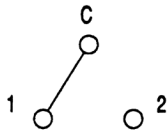

CIRCUIT DIAGRAM

SWITCH POSITION

P.C.B. LAYOUT

Specifications:

- Contact rating: 0.2A, 24V; 0.5A, 12V
- Contact resistance: 50mOhm max.
- Insulation resistance: 10 000MOhm min. at 500V DC
- Dielectric strength: 500V AC for 1 minute (2mA)
- Operating temperature: -40°C to +105°C
- Storage temperature: -40°C to +105°C
- Mechanical life: 5 000 cycles
- Operating force: 800gf max.
- Packing: 53 pcs. / tube
- Soldering conditions: max.: 260 +/-3°C, 3sec.
- Material: Case: PA66 glass reinforced nylon, blue  
Slider: PA46 glass reinforced nylon, ivory  
Terminals: brass, 0.075µm gold plated over 1µm nickel  
Fixed contact: brass, 0.075µm gold plated over 1µm nickel  
Movable contact: phosphor bronze, 0.125µm gold plated over 1µm nickel