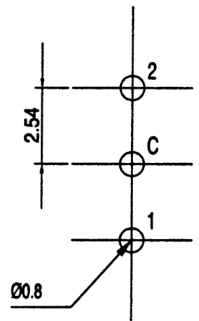

CIRCUIT DIAGRAM

SWITCH POSITION

P.C.B. LAYOUT

Specifications:

- Contact rating: 0.2A, 24V; 0.5A, 12V
- Contact resistance: 50mOhm max.
- Insulation resistance: 10 000MOhm min. at 500V DC
- Dielectric strength: 500V AC for 1 minute (2mA)
- Operating temperature: -40°C to +105°C
- Storage temperature: -40°C to +105°C
- Mechanical life: 5 000 cycles
- Operating force: 800gf max.
- Packing: 53 pcs. / tube
- Soldering conditions: max.: 260 +/-3°C, 3sec.
- Material: Case: PA66 glass reinforced nylon, blue  
Slider: PA46 glass reinforced nylon, ivory  
Terminals: brass, 0.075µm gold plated over 1µm nickel  
Fixed contact: brass, 0.075µm gold plated over 1µm nickel  
Movable contact: phosphor bronze, 0.125µm gold plated over 1µm nickel