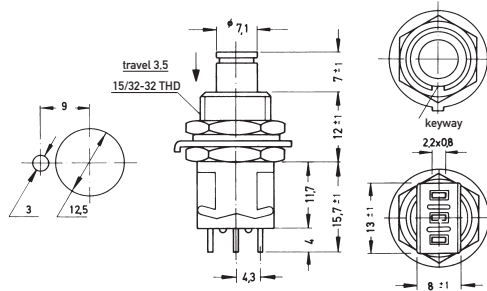

Miniature Pushbutton Switches heavy duty series

Models: Switching functions

S P D T

MPG 106 F
MPG 106 D

* on – mom
on – on