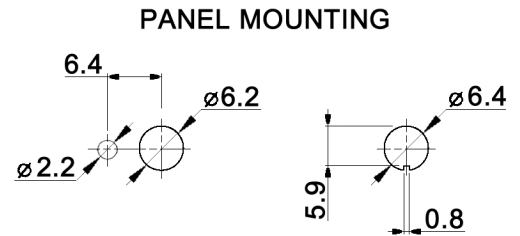

CONTACT ARRANGEMENT

| code for x | function | toggle towards keyway | toggle opposite to keyway |
|------------|----------|-----------------------|---------------------------|
| D | On-On | 1-2, 4-5, 7-8 | 2-3, 5-6, 8-9 |
| F | Mom-On | | |

| code for x | function | toggle towards keyway | toggle in center | toggle opposite to keyway |
|------------|-------------|-----------------------|------------------|---------------------------|
| E | On-Off-On | | | |
| G | Mom-Off-Mom | 1-2, 4-5, 7-8 | open | 2-3, 5-6, 8-9 |
| H | Mom-Off-On | | | |
| EA | On-On-On | 1-2, 4-5, 7-8 | 2-3, 4-5, 8-9 | 2-3, 5-6, 8-9 |

Specifications:

- Contact rating:** 3A, 250V AC / 6A, 125V AC
4A, 30V DC / 5A, 12V DC
6A, 6V DC
- Contact resistance:** 20mOhm max.
- Insulation resistance:** 1 000MOhm min. at 500V DC
- Dielectric strength:** 1 500V, 50Hz for the duration of 1 minute
- Operating temperature:** -45°C to +140°C
- Mechanical life:** min. 200 000 cycles
- Soldering conditions:** hand-soldering: max.: 420°C, 3sec., 60W
auto-soldering: max.: 270°C, 5sec.
- Mounting instruction:** max. torque: 49Ncm
- Material:** Contact portion: solid silver
Other conducting parts: brass, 10µm silver plated over 1.5µm nickel
Case: DAP
Housing: stainless steel, CNS9265
Bushing: copper alloy, C3604BD nickel plated
Actuator: copper alloy, C3604BD chrome plated
- Included accessories:** 2 pcs. nut M6x0.75, nickel plated, 9mm wrench size
1 pc. tooth washer
1 pc. locking washer