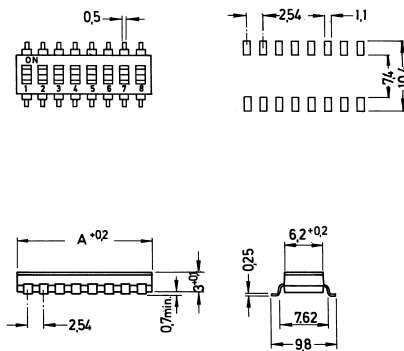

# Dual-in-line Switches for SMT

## Specifications:

Contact rating:	24 V DC, 25 mA / 6 V DC, 100 mA
Contact resistance:	< 50 mΩ
Insulation resistance:	> 100 MΩ at 500 V DC
Dielectric strength:	500 V, 50 Hz for the duration of 1 minute
Operating temperature:	-40 °C to +85 °C
Mechanical life:	minimum 2 000 operations per pole
Material:	PPS meets UL 94 V-0
Contacts:	gold-plated over nickel
Construction:	case sealed, slide recessed, front sealed with protective tape
Mounting:	on pc-board – SMD
Slide position:	OFF

### Series SBS 1000

Type	Poles	Length (A)
SBS 1001	1	3.48 mm
SBS 1002	2	6.02 mm
SBS 1003	3	8.56 mm
SBS 1004	4	11.10 mm
SBS 1005	5	13.64 mm
SBS 1006	6	16.18 mm
SBS 1007	7	18.72 mm
SBS 1008	8	21.26 mm
SBS 1009	9	23.80 mm
SBS 1010	10	26.34 mm
SBS 1012	12	31.42 mm

washable

7

Packing: sticks or tapes  
 for order on tapes: additional to type number: T  
 example of order: SBS 1002 T

Models:	Stick	Tape/Reel	Tape width (A)
SBS 1001	—	800 pieces; Ø 330 mm	16.0 mm
SBS 1002	76 pieces	900 pieces; Ø 330 mm	16.0 mm
SBS 1003	55 pieces	900 pieces; Ø 330 mm	24.0 mm
SBS 1004	42 pieces	900 pieces; Ø 330 mm	24.0 mm
SBS 1005	35 pieces	900 pieces; Ø 330 mm	24.0 mm
SBS 1006	28 pieces	900 pieces; Ø 330 mm	24.0 mm
SBS 1007	25 pieces	900 pieces; Ø 330 mm	32.0 mm
SBS 1008	22 pieces	900 pieces; Ø 330 mm	32.0 mm
SBS 1009	20 pieces	900 pieces; Ø 330 mm	44.0 mm
SBS 1010	18 pieces	900 pieces; Ø 330 mm	44.0 mm
SBS 1012	15 pieces	900 pieces; Ø 330 mm	44.0 mm