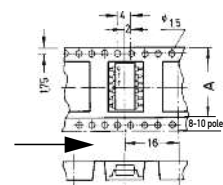

### Series SBS 1000

Type	Poles	Length (A)
SBS 1001	1	3.48 mm
SBS 1002	2	6.02 mm
SBS 1003	3	8.56 mm
SBS 1004	4	11.10 mm
SBS 1005	5	13.64 mm
SBS 1006	6	16.18 mm
SBS 1007	7	18.72 mm
SBS 1008	8	21.26 mm
SBS 1009	9	23.80 mm
SBS 1010	10	26.34 mm
SBS 1012	12	31.42 mm

washable

7

Packing: sticks or tapes  
 for order on tapes: additional to type number: T  
 example of order: SBS 1002 T

Models:	Stick	Tape/Reel	Tape width (A)
SBS 1001	—	800 pieces; Ø 330 mm	16.0 mm
SBS 1002	76 pieces	900 pieces; Ø 330 mm	16.0 mm
SBS 1003	55 pieces	900 pieces; Ø 330 mm	24.0 mm
SBS 1004	42 pieces	900 pieces; Ø 330 mm	24.0 mm
SBS 1005	35 pieces	900 pieces; Ø 330 mm	24.0 mm
SBS 1006	28 pieces	900 pieces; Ø 330 mm	24.0 mm
SBS 1007	25 pieces	900 pieces; Ø 330 mm	32.0 mm
SBS 1008	22 pieces	900 pieces; Ø 330 mm	32.0 mm
SBS 1009	20 pieces	900 pieces; Ø 330 mm	44.0 mm
SBS 1010	18 pieces	900 pieces; Ø 330 mm	44.0 mm
SBS 1012	15 pieces	900 pieces; Ø 330 mm	44.0 mm