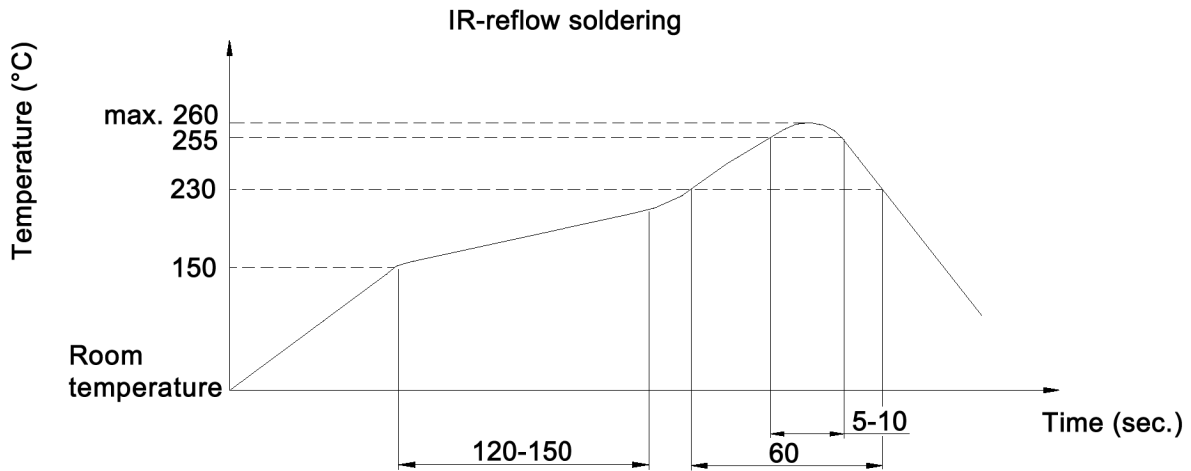

SBS 10xx

knitter-switch

30 05 91

Page

1/2

Specifications:

Contact rating: 25mA, 24V DC / 100mA, 6V DC
 min.: 0.1mA, 3V DC
Contact resistance: 50mOhm max.
Insulation resistance: 100MOhm min. at 500V DC
Dielectric strength: 500V, 50Hz for the duration of 1 minute
Operating temperature: -40°C to +85°C
Storage temperature: -40°C to +85°C
Mechanical life: min. 2 000 cycles
Operating force: 10N max.
Slide position: off (excepted SBS 1004 T-IS: pos. 3 is ON; pos. 1,2,4 is OFF)
Vibration: MIL-STD 202F, method 201A
Shock: MIL-STD 202F, method 213B, condition A
Construction: case sealed, slides recessed, front sealed with protective tape
Mounting: on pc-board - SMD
Material: PPS meets UL94V-0
 Terminal: gold flush over nickel 30-100u"
 Contact: gold plated 3u" over nickel 30-100u"
Sealing: by protective tape, washable by aqueous detergents and isopropyl alcohol
Soldering conditions: