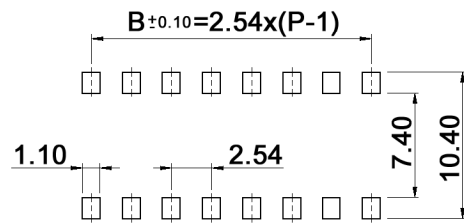

xx	Poles	A	B
01	1	3.48	0
02	2	6.02	2.54
03	3	8.56	5.08
04	4	11.10	7.62
05	5	13.64	10.16
06	6	16.18	12.70
07	7	18.72	15.24
08	8	21.26	17.78
09	9	23.80	20.32
10	10	26.34	22.86
12	12	31.42	27.94

P.C.B. LAYOUT

Tolerances:			Date	Name
Revised	10/13	dr	03/05	dr
ON position	10/12	dr		
SBS 1001 added	01/12	dr		
Delivery position	10/10	dr		
Vibration / shock	06/10	dr		
Specifications	03/09	dr		
Operating force	01/07	dr		
RoHS compliant	08/05	dr		
Modifications	Date	Name		

SBS 10xx

knitter-switch

30 05 91

Page

1/2

Specifications:

Contact rating: 25mA, 24V DC / 100mA, 6V DC
 min.: 0.1mA, 3V DC
Contact resistance: 50mOhm max.
Insulation resistance: 100MOhm min. at 500V DC
Dielectric strength: 500V, 50Hz for the duration of 1 minute
Operating temperature: -40°C to +85°C
Storage temperature: -40°C to +85°C
Mechanical life: min. 2 000 cycles
Operating force: 10N max.
Slide position: off (excepted SBS 1004 T-IS: pos. 3 is ON; pos. 1,2,4 is OFF)
Vibration: MIL-STD 202F, method 201A
Shock: MIL-STD 202F, method 213B, condition A
Construction: case sealed, slides recessed, front sealed with protective tape
Mounting: on pc-board - SMD
Material: PPS meets UL94V-0
 Terminal: gold flush over nickel 30-100u"
 Contact: gold plated 3u" over nickel 30-100u"
Sealing: by protective tape, washable by aqueous detergents and isopropyl alcohol
Soldering conditions: