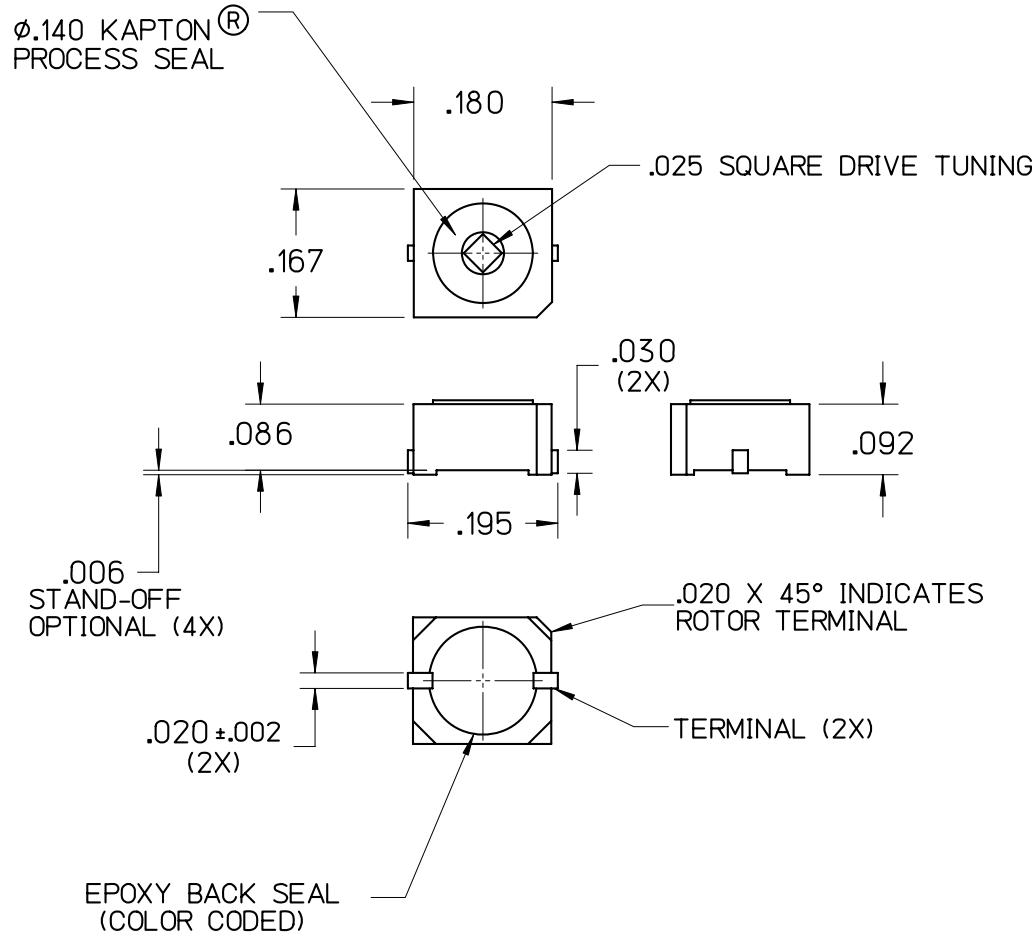

MI DRG. NO. 2322GE REV. **2322G E**
CERA-TRIM[®] CAPACITOR

SPECIFICATIONS	FILE: THINOUT
CAPACITY RANGE	SEE TABLE
WORKING VOLTAGE	250 VDC (TEST VOLTAGE 500 VDC)
Q @ 100 MHz	SEE TABLE
INSULATION RESISTANCE	> 10^4 MEGOHMS
TEMPERATURE RANGE	-55°C TO +125°C
TORQUE	0.05 TO 1.0 OZ. IN.
MOISTURE SENSITIVITY	MIL-STD-202 METHOD 106
SHOCK	100 g @ 6 ms
VIBRATION	15 g @ 10-2000 Hz
SETTING DRIFT	< 1%
CERAMIC DIELECTRIC STRUCTURE	
GOLD FINISH TERMINALS	
RoHS COMPLIANT	