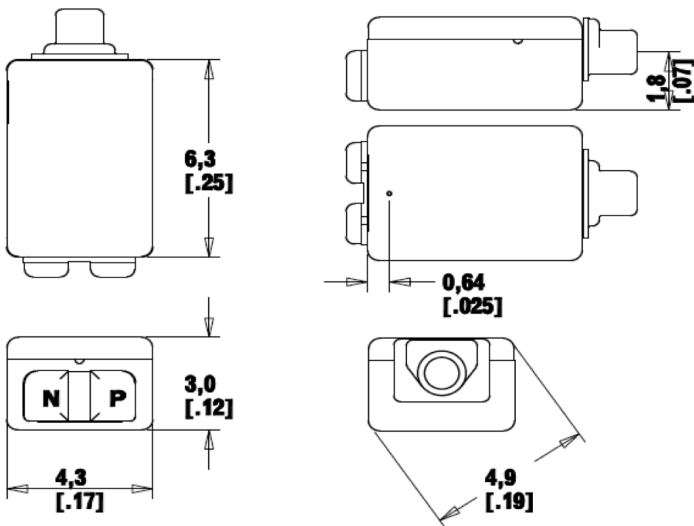

### Outline Drawing mm (inches)

Ordering Information:  
Model Number: ED-26805-000

Phone: (630) 250-5100  
Fax: (630) 250-0575  
info@knowles.com

Knowles  
1151 Maplewood Drive  
Itasca, Illinois 60143